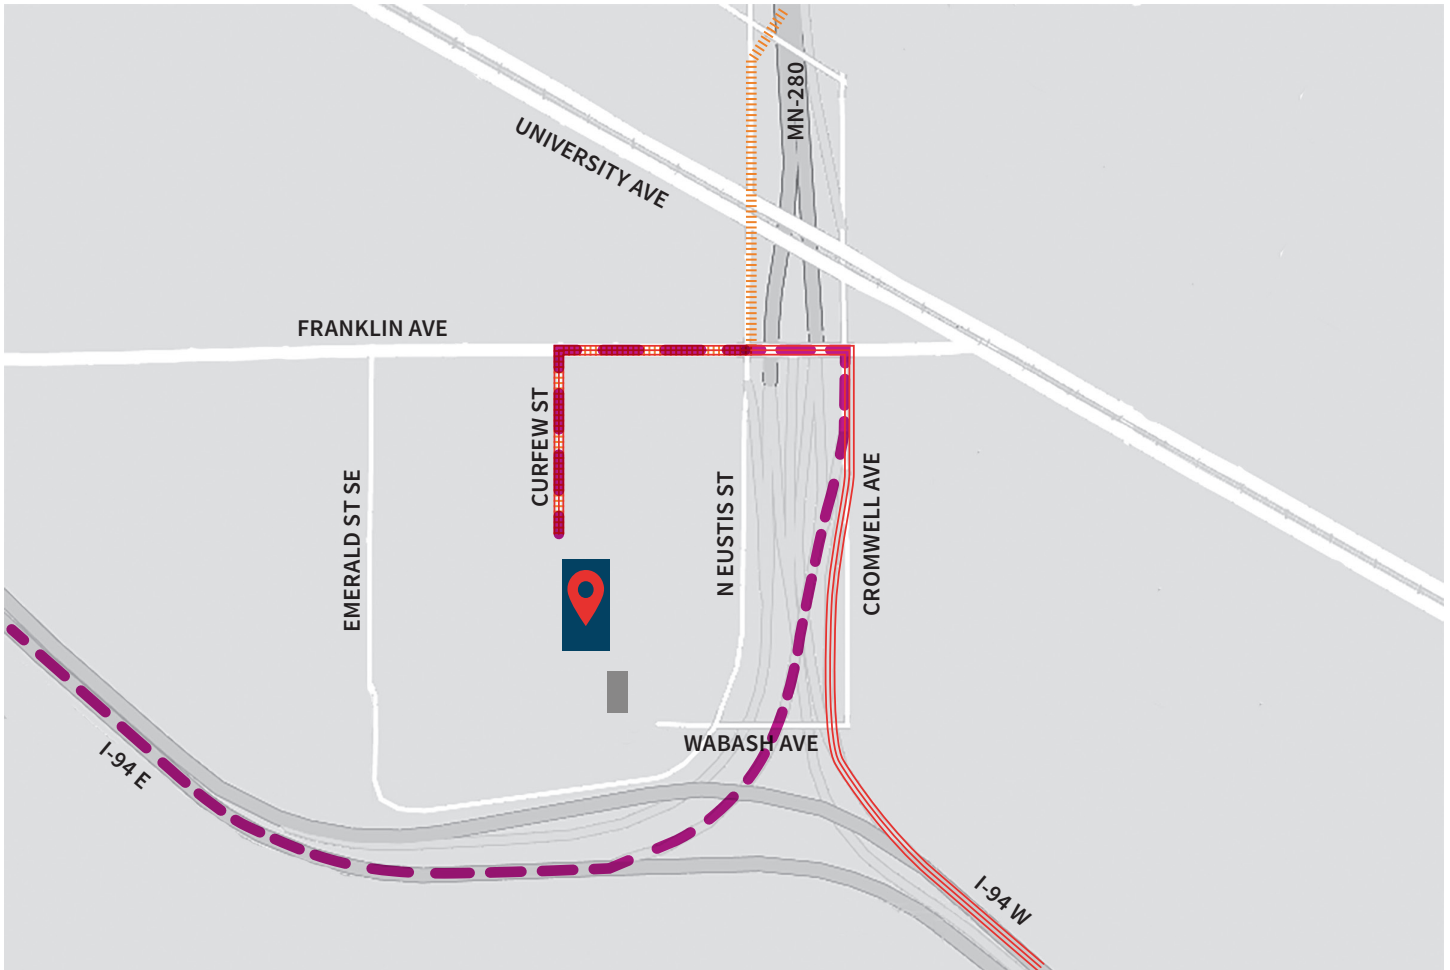

# Directions to Sunrise Banks Corporate Headquarters

2525 WABASH AVE  
ST. PAUL, MN 55114

## From 280 South

- Take the exit toward Territorial Rd/University Ave
- Merge onto N Eustis St
- Turn right onto Franklin Ave
- Turn left onto Curfew St

## From I-94 East

- Take exit 236 from I-94 E for MN-280
- Keep right, follow signs for University Ave and merge onto Cromwell Ave
- Turn left onto Franklin Ave
- Turn left onto Curfew St

## From I-94 West

- Take exit 236 toward University Ave
- Merge onto Cromwell Ave
- Turn left onto Franklin Ave
- Turn left onto Curfew St